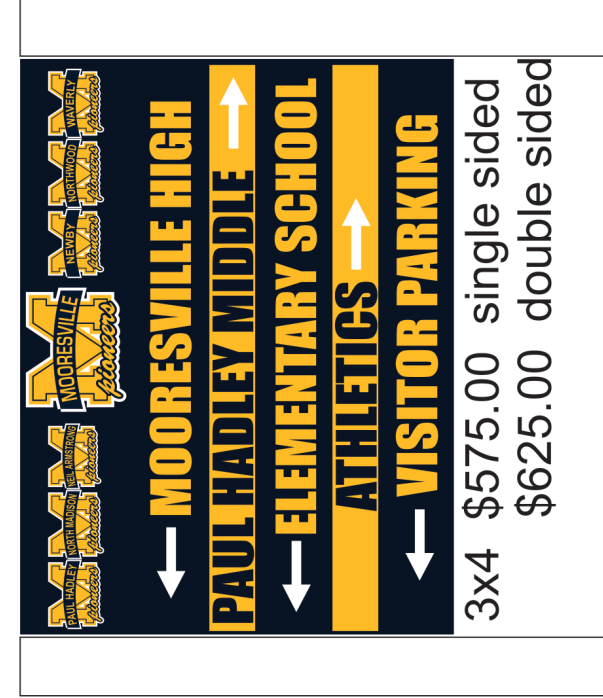

'INSIDE' A MONUMENT

PROFESSIONAL BUILDINGS APARTMENTS PLACES OF WORSHIP

Faux Stone to match your building!

MONUMENT GRAPHICS

- = Make your monument sign stand out with an LED Message Center, Dimensional Letters or an Interchangeable Copy Board.
- = Virtually Vandal-Proof "in-sign" graphics.

1/8" poly metal sign face directional sign with
 4' white alum sign post

COMPELLED
TO
EXCEL

Home
of the
Tigers

RESERVED
PARKING

RIGHT
TURN
ONLY

TRAFFIC
SIGNAL
CONTROLLED

STOP

WELCOME TO
TC
COLLEGE