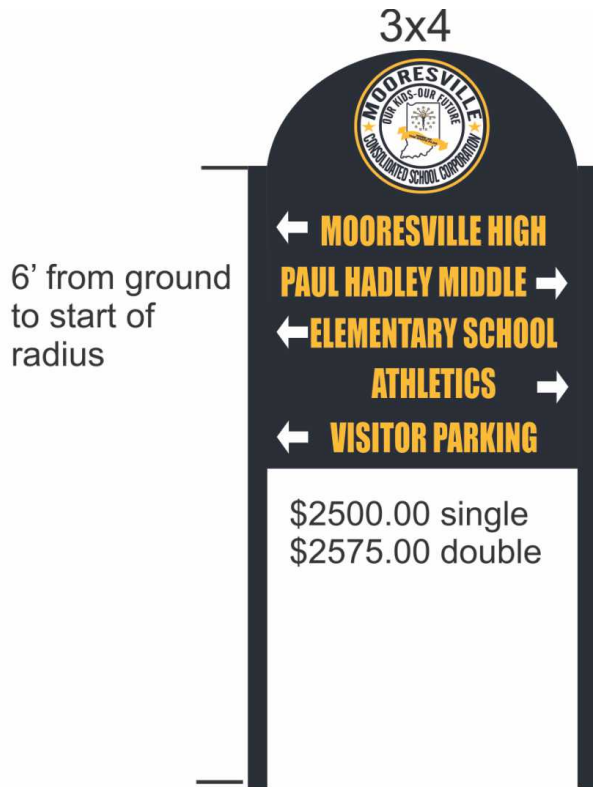

3" deep traditional cabinet style frame with radius header and radius post

All Blue Aluminum construction with welded pedestals