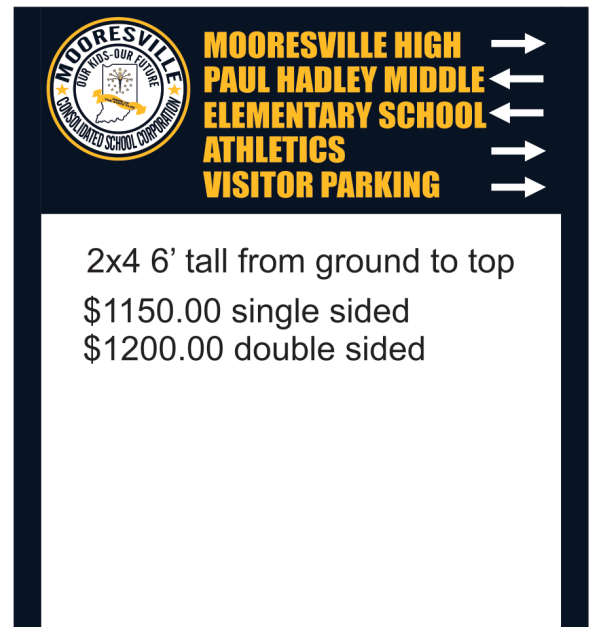

3" deep traditional cabinet style frame with radius header and radius post