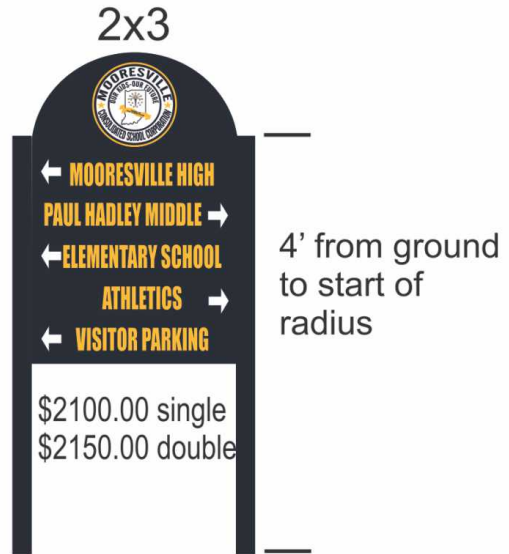

3" deep traditional cabinet style frame with radius header and radius post

All Blue Aluminum construction with welded pedestals