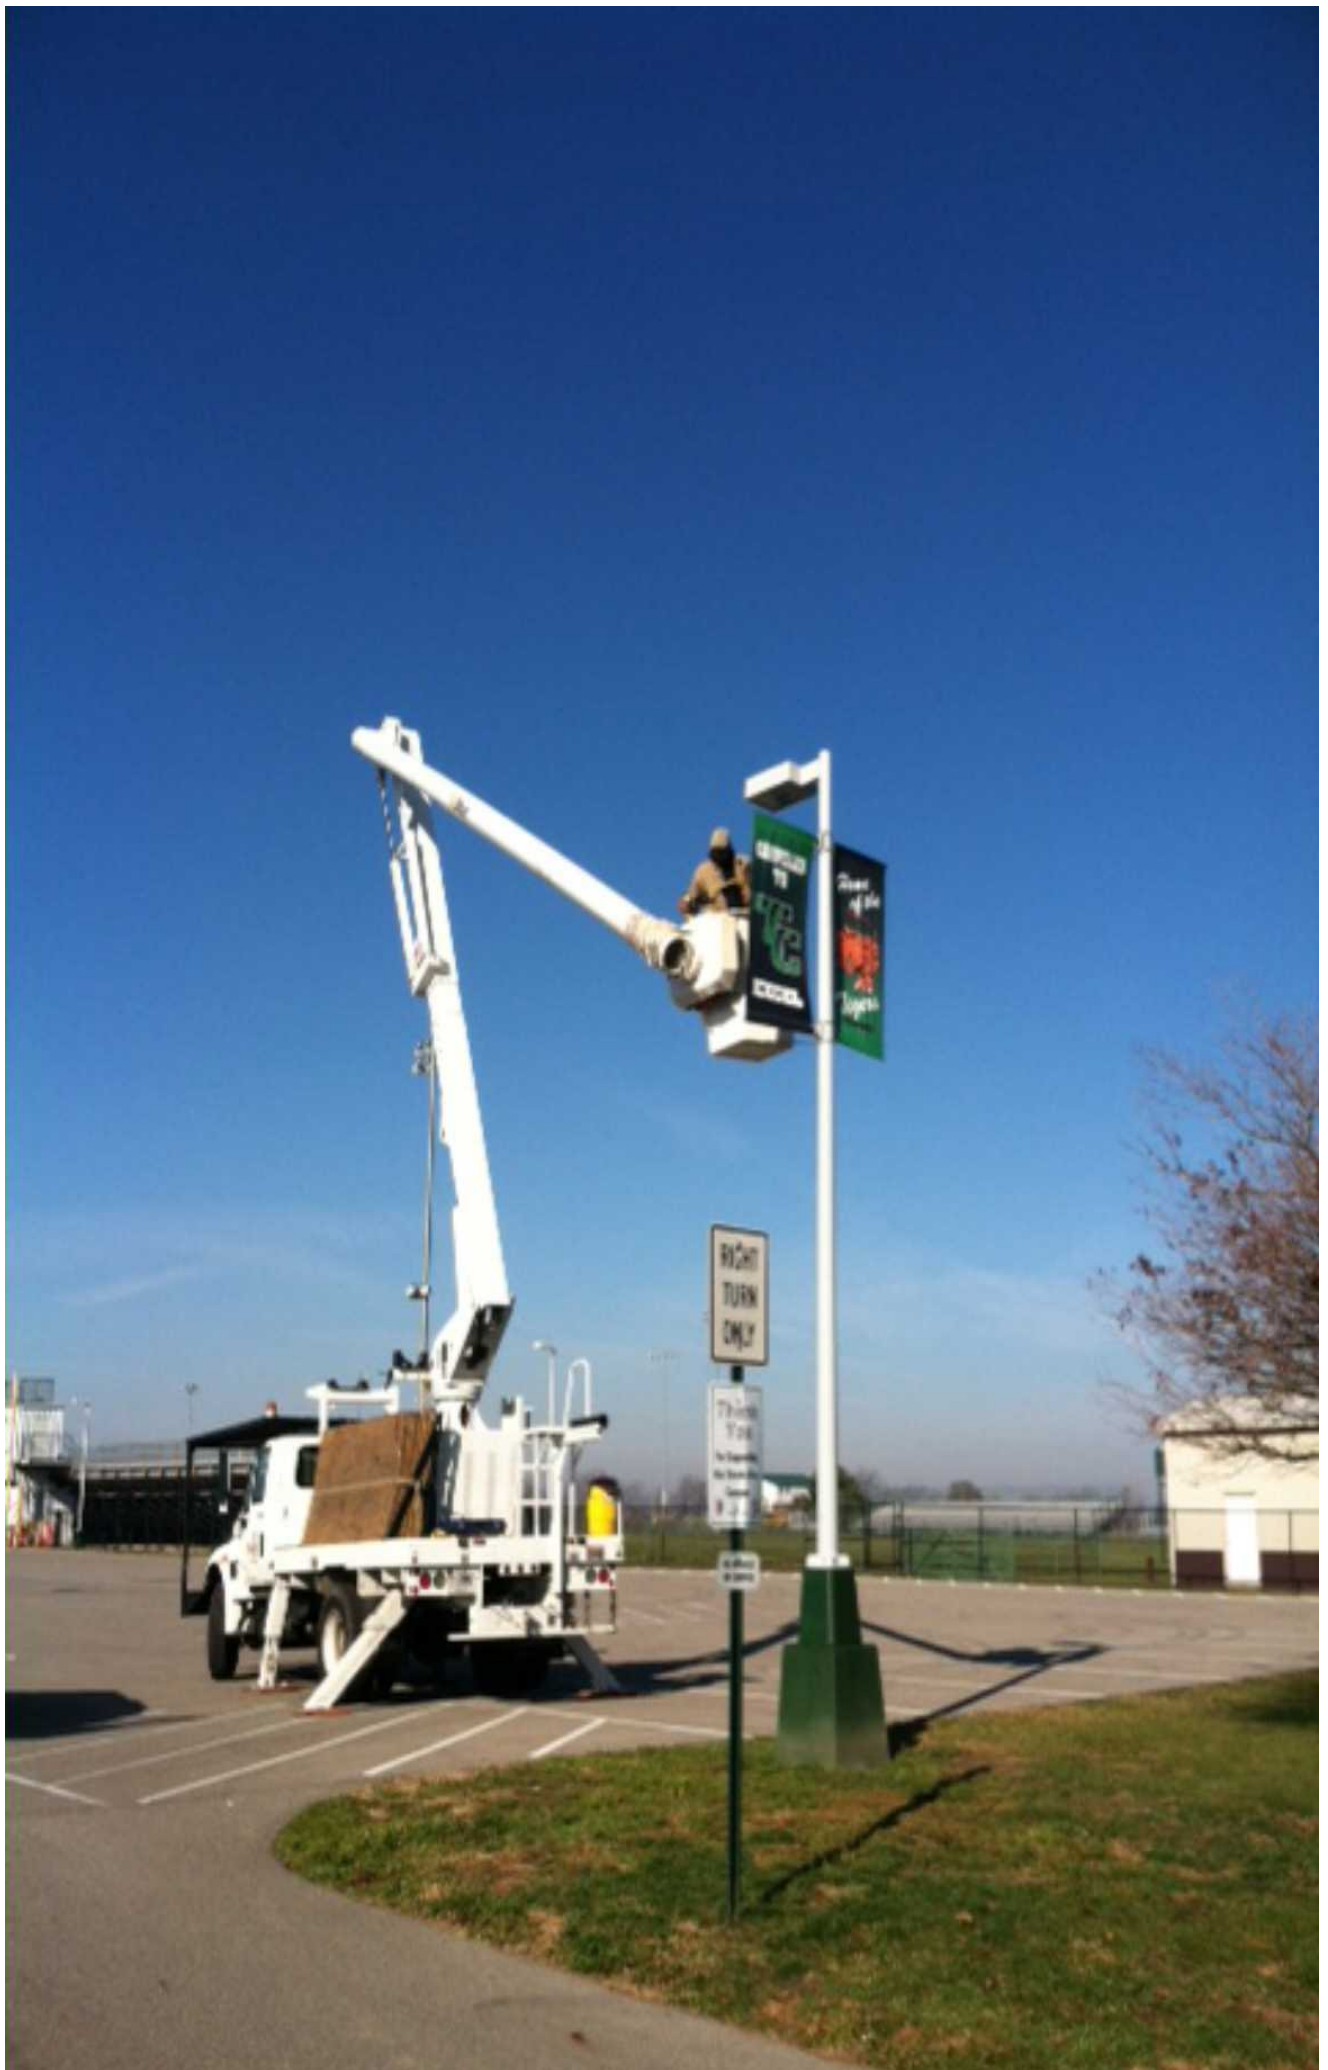

The foam core monument sign offers businesses more....

- = Will not rust, peel or delaminate.
- = Resistant to rot, termites and moisture.
- = Superior damage & impact resistance.
- = Tested & approved to withstand 180 MPH winds.
- = No on-site construction or heavy equipment required.
- = Unlimited Color & Design Options.
- = 5 Year Guarantee

- 1 Core of Structure is Molded Expanded Polystyrene.1# C. F.
- 2 Aromatic Fast Cure Poly-armor™ Hardcoating Impact Resistant Hard Coat Finish.
- 3 Finished Surface is 100% Aggregated Acrylic.
- 4 4" Schedule 40 PVC Pipe is Bonded Into Center of Structure.
- 5 Steel Pipe is Inserted Upon Installation of Structure on Site with Expanding Polymeric Resin Foam.
- 6 Concrete Footing as Required by Local Code. Post Must Typically Extend 2' to 4' Into Concrete.

1/8" poly metal sign face directional sign with
 4' white alum sign post

COMPELLED
TO
EXCEL

Home
of the
Tigers

RESERVED
PARKING

RIGHT
TURN
ONLY

TRAFFIC
SIGNAL
CONTROLLED

STOP

WELCOME TO
TC
COLLEGE